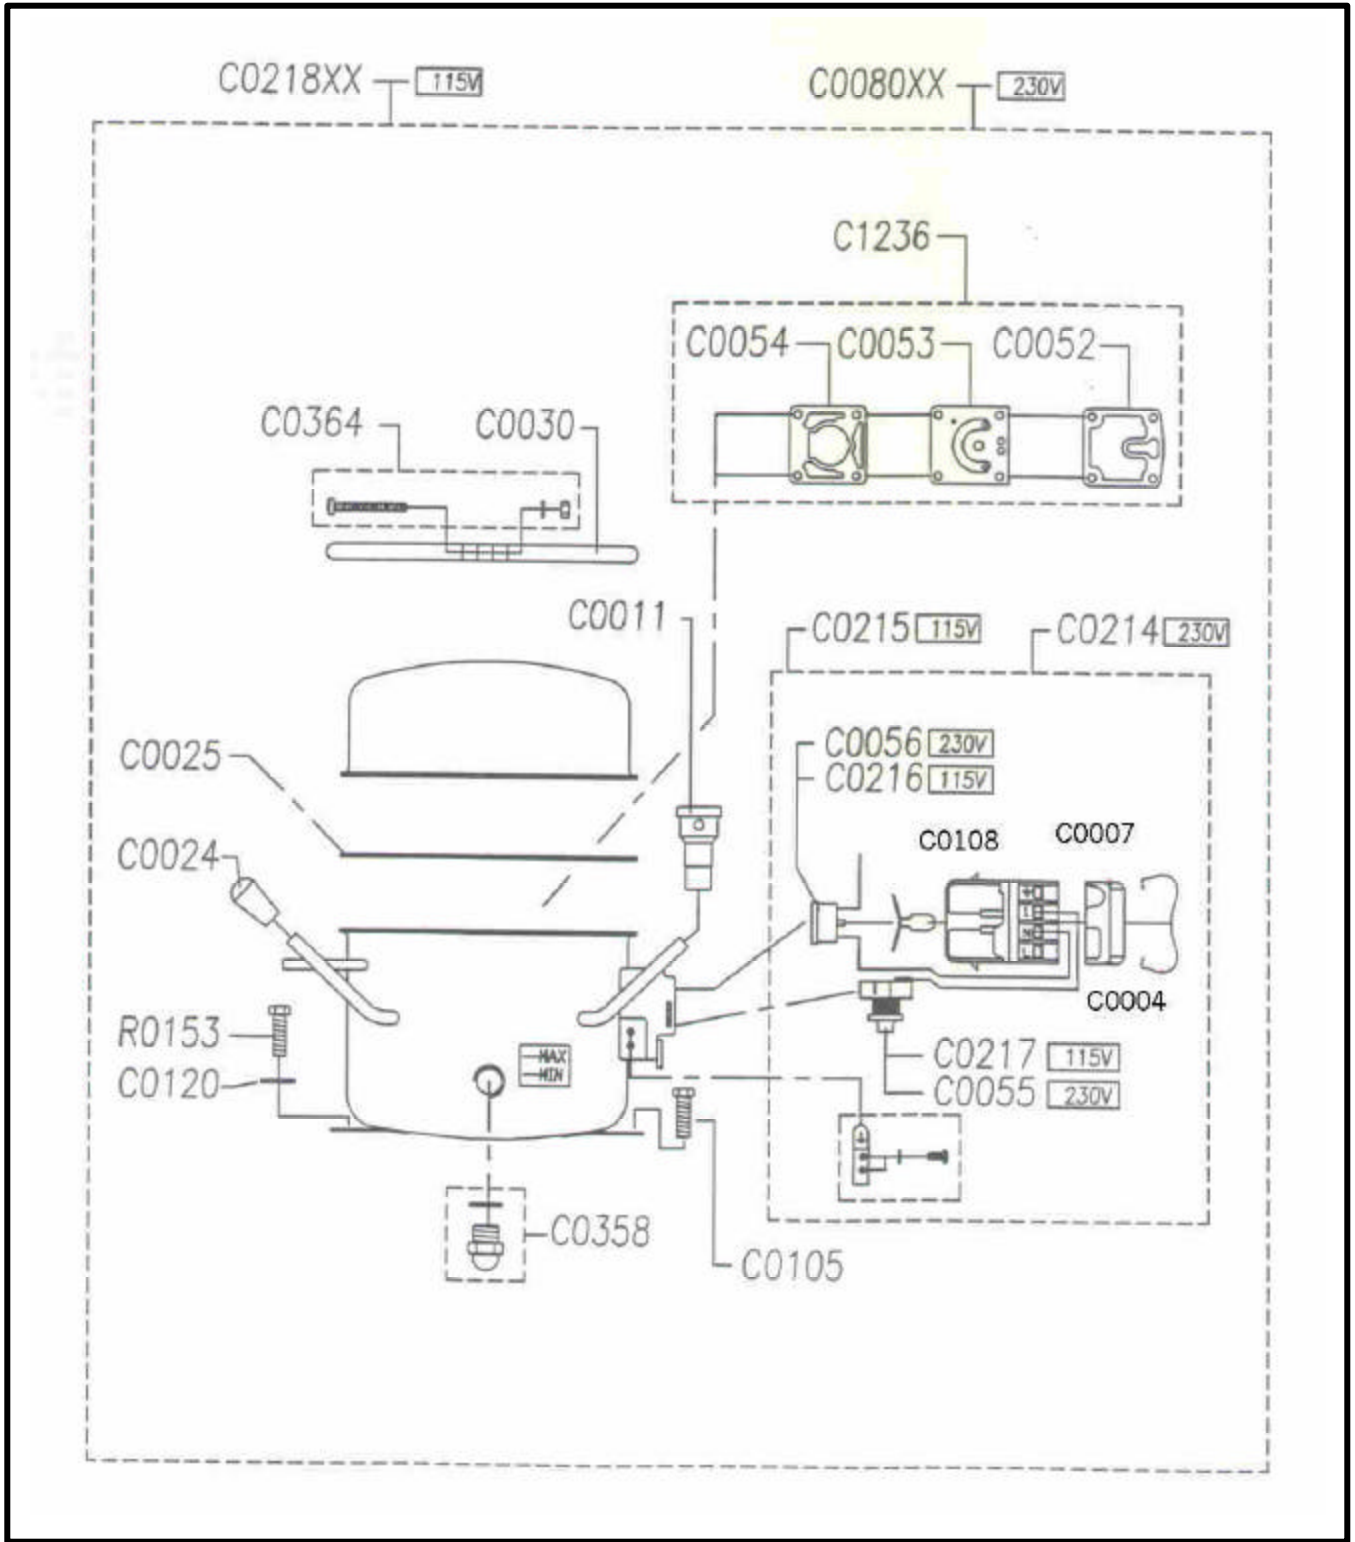

EXPLODED VIEW "SUPER SILENT" 30 TC