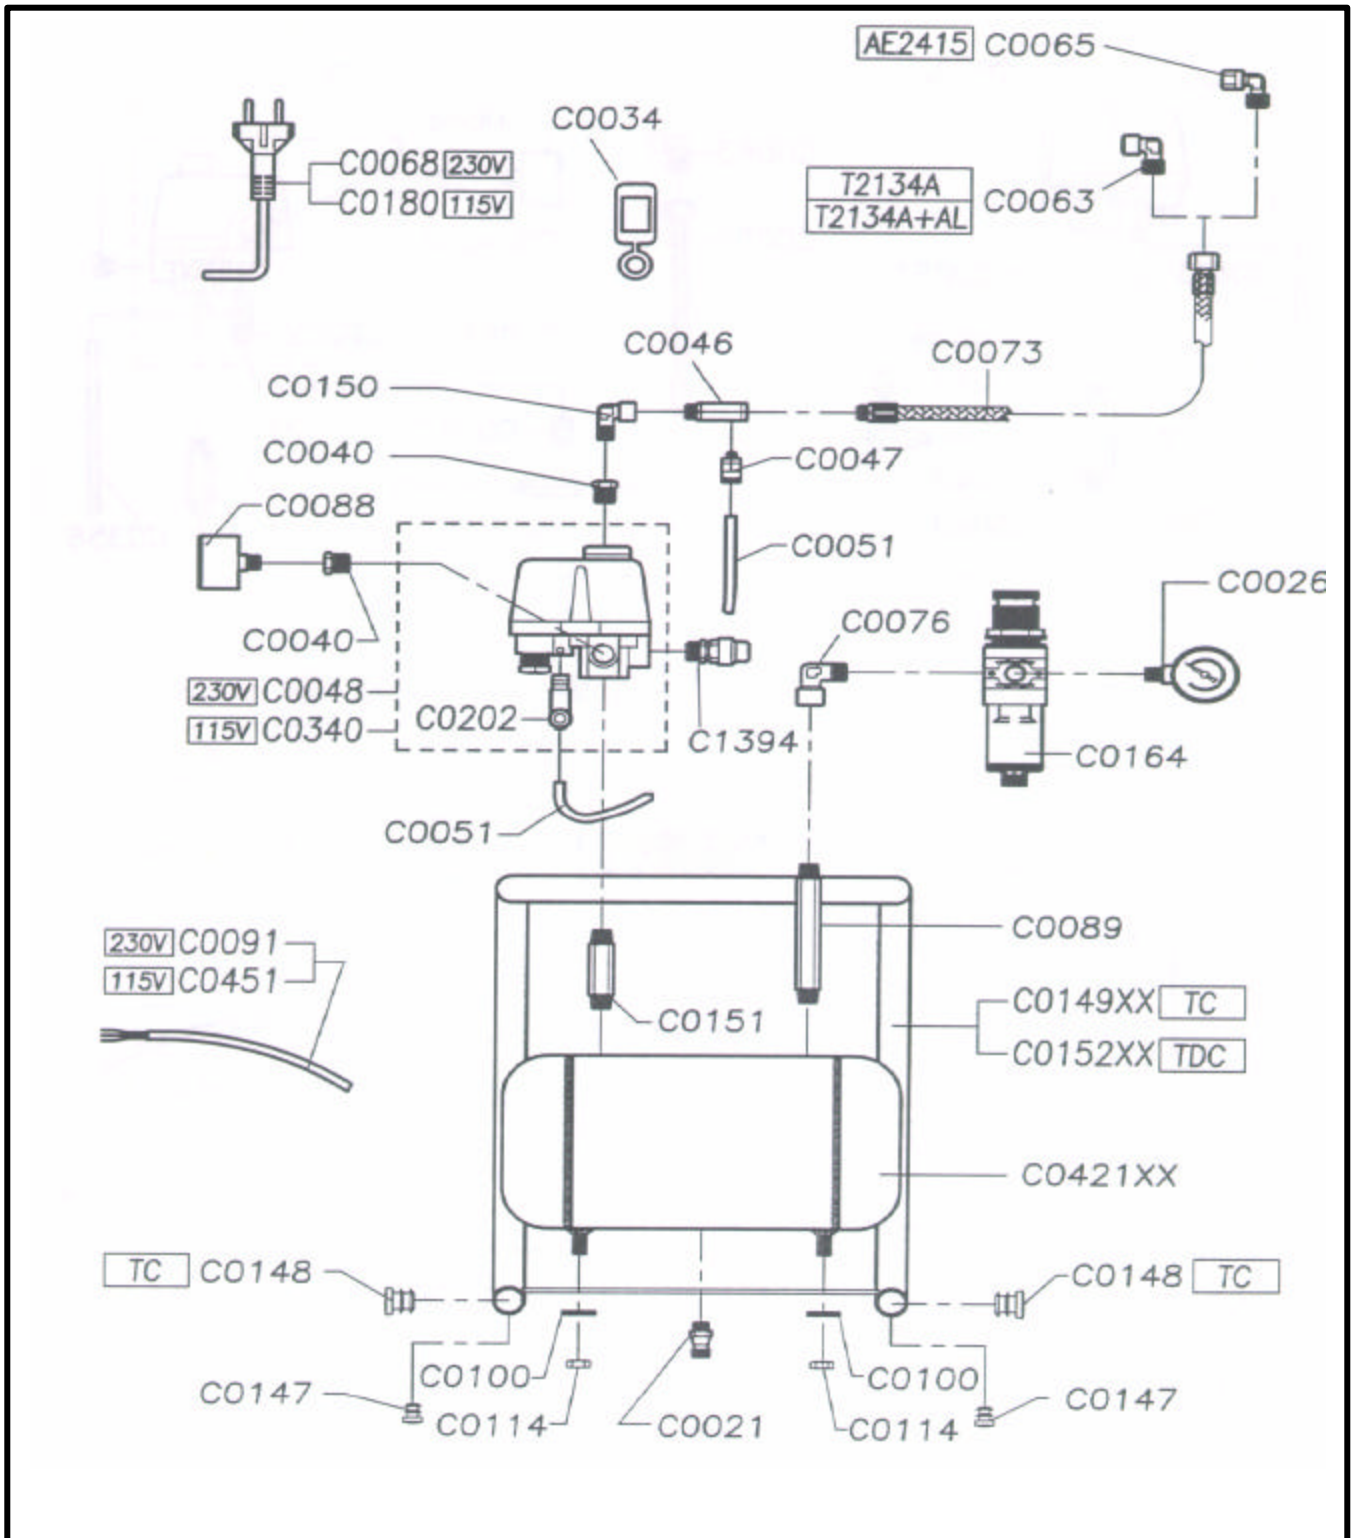

EXPLODED VIEW SUPER SILENT 30 TC AND 50 TC