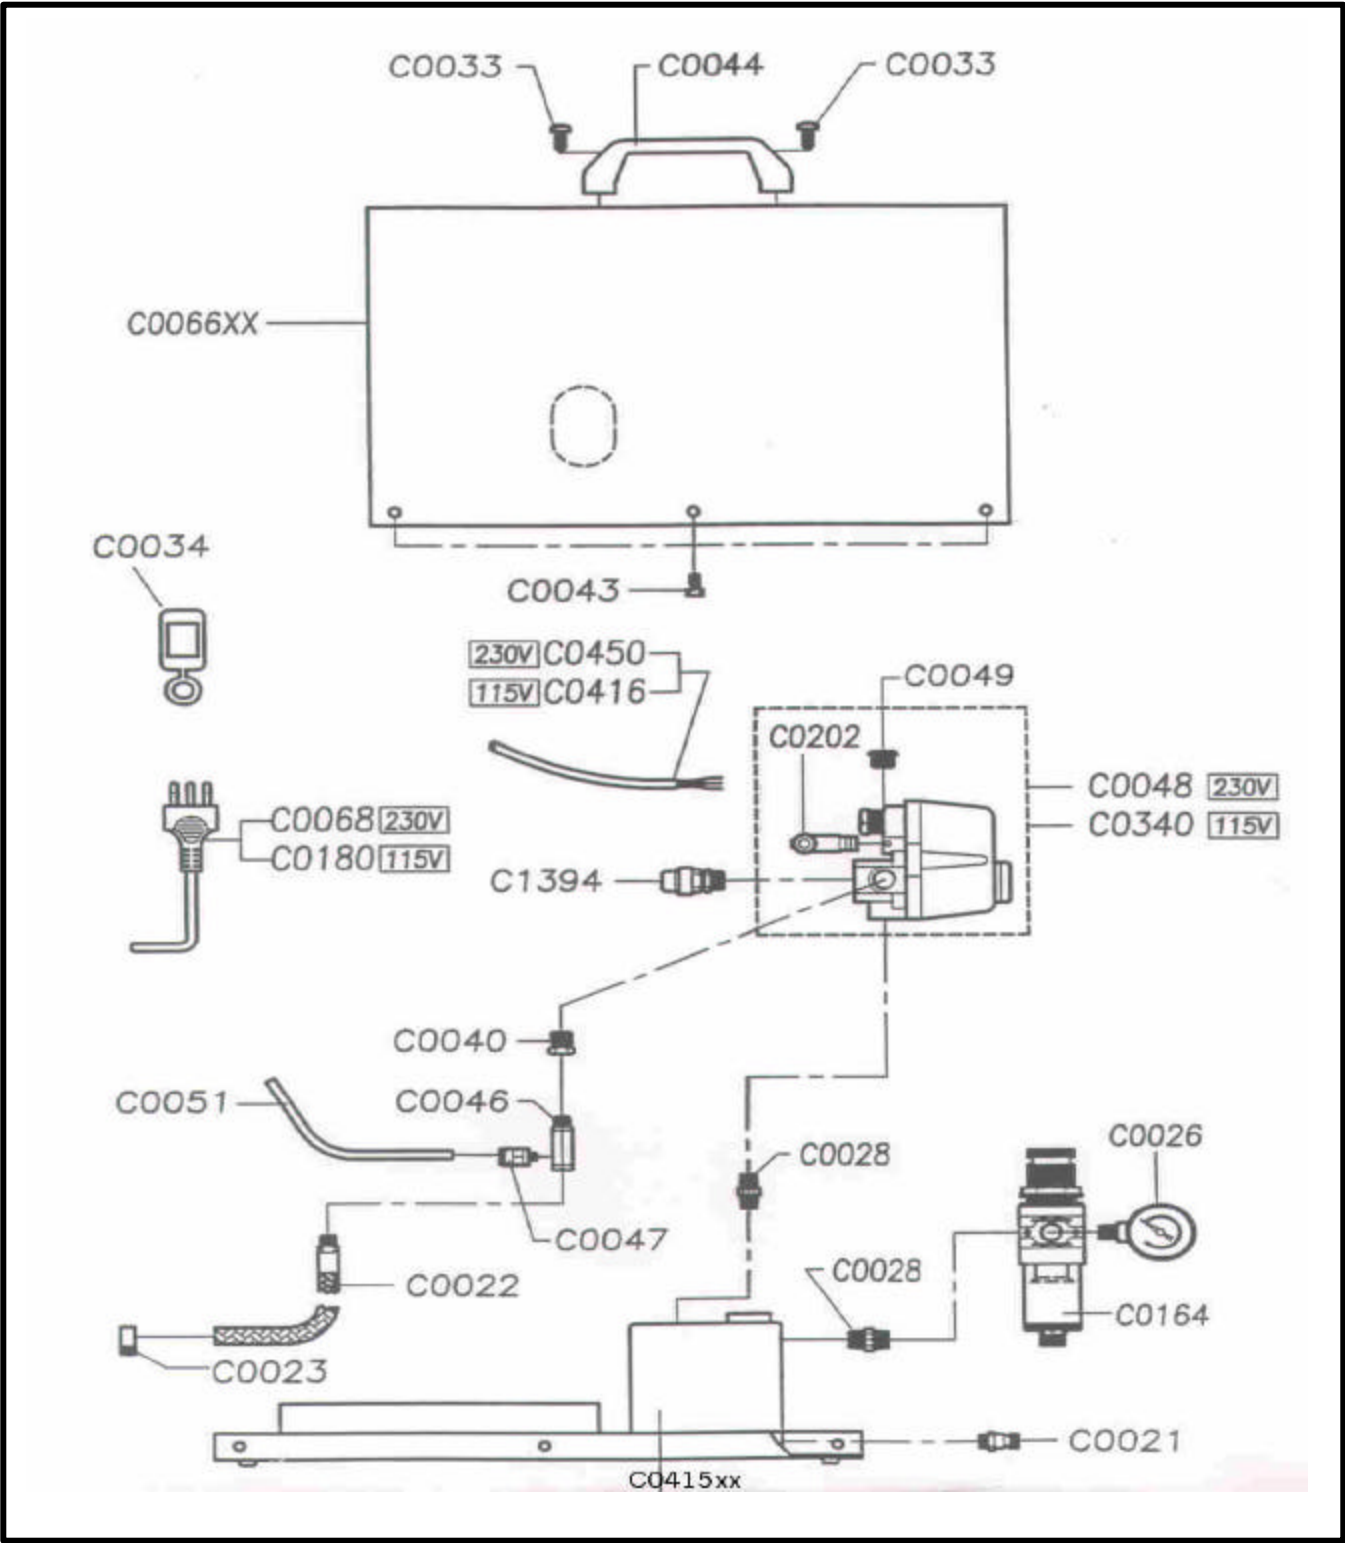

EXPLODED VIEW SUPER SILENT 20-A