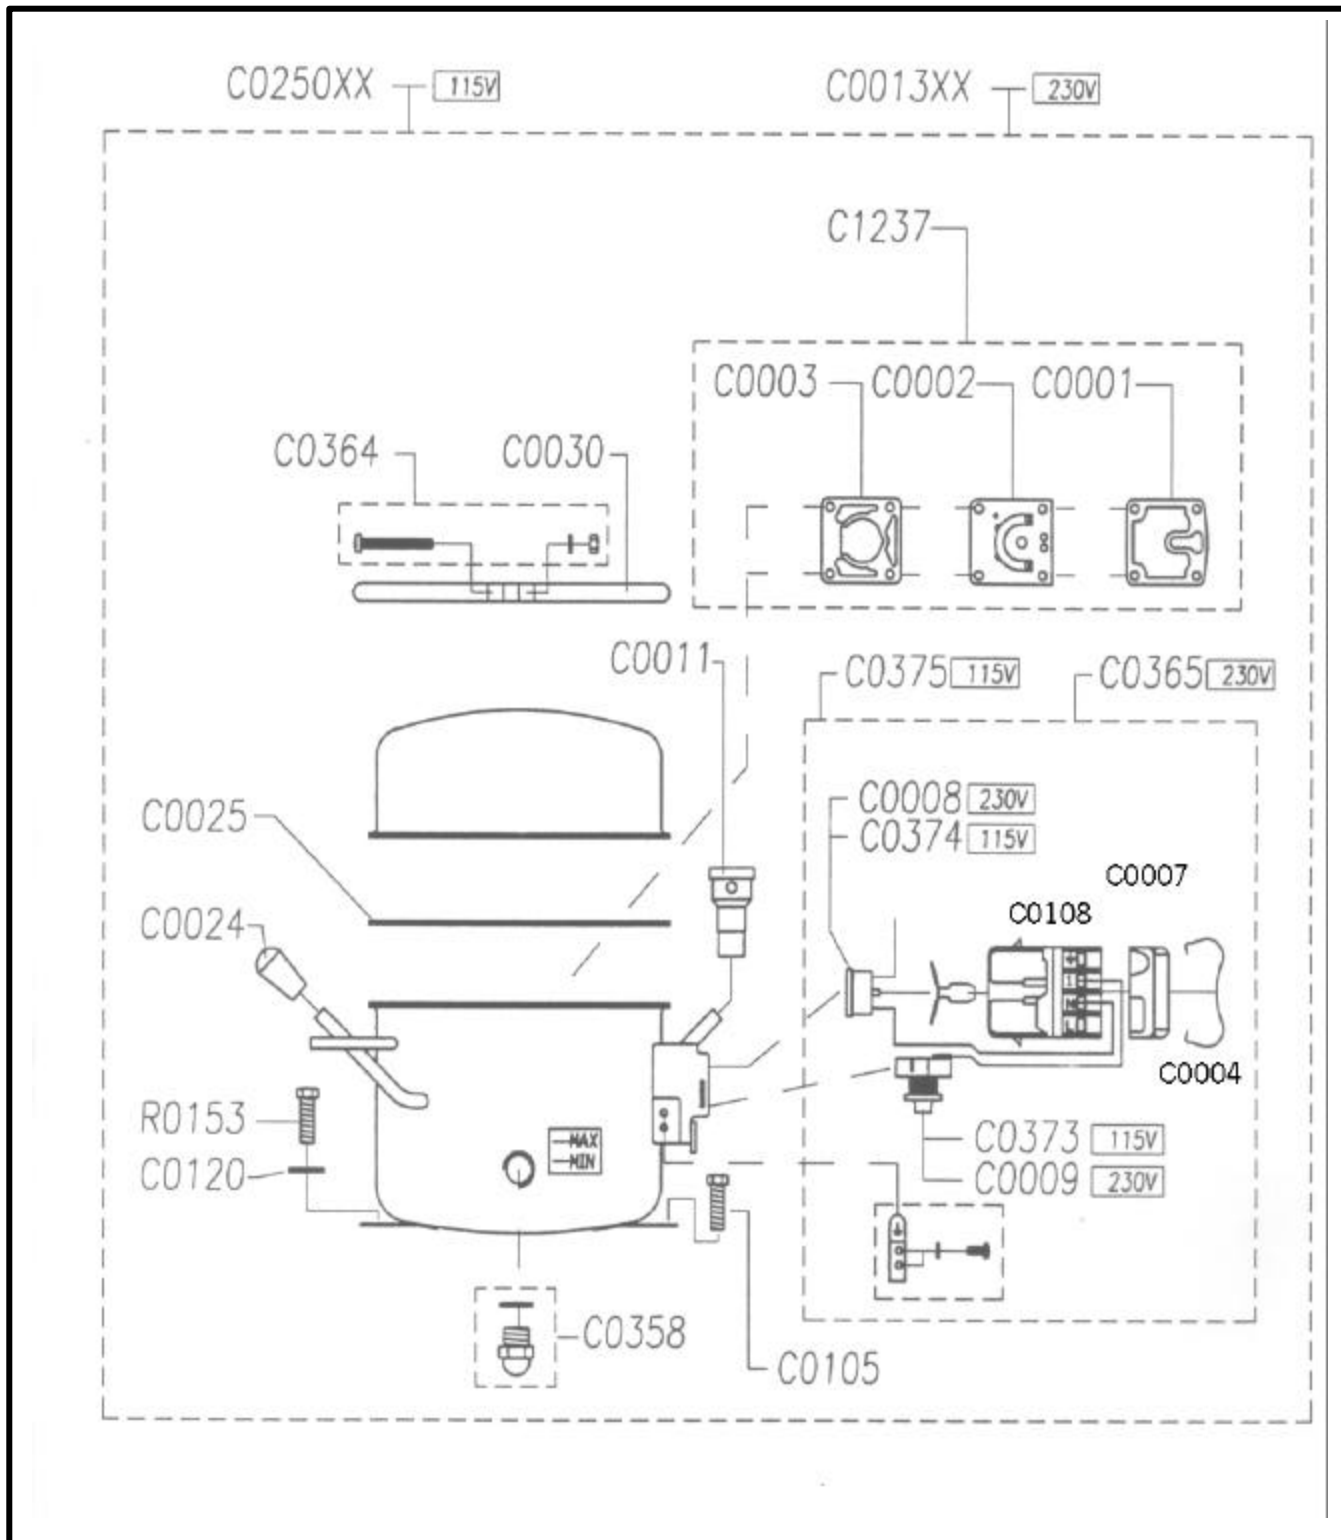

EXPLODED VIEW "SUPER SILENT" 20-A MOTOR